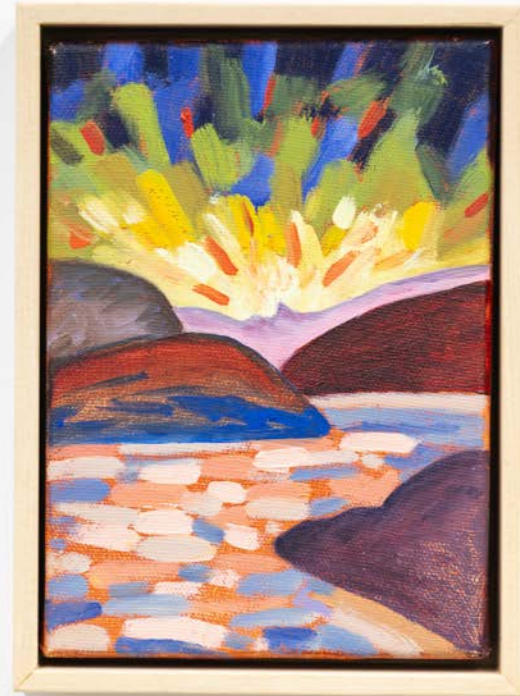

Wil Aballe

1375 RAILSPUR ALLEY
VANCOUVER, BC CANADA
V6H 4G9
+ 1 (778) 229 3458
WWW.WILABALLE.COM

Hank Bull

Sunset Sketch, 2025

Oil on canvas

7 x 5 in (17.8 x 12.7 cm)