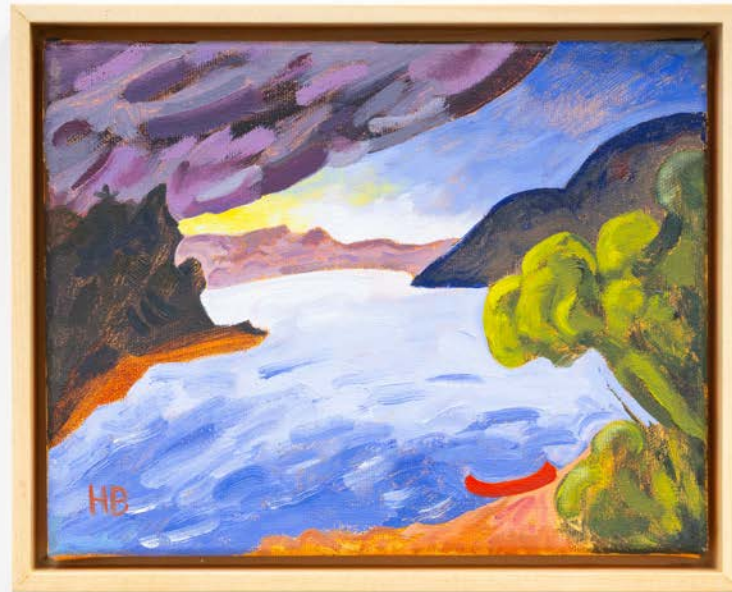

# Wil Aballe

1375 RAILSPUR ALLEY  
VANCOUVER, BC CANADA  
V6H 4G9  
+ 1 (778) 229 3458  
WWW.WILABALLE.COM

Hank Bull

*Red Canoe Sketch*, 2024

Oil on canvas

8 x 9.75 in (20.3 x 24.8 cm)