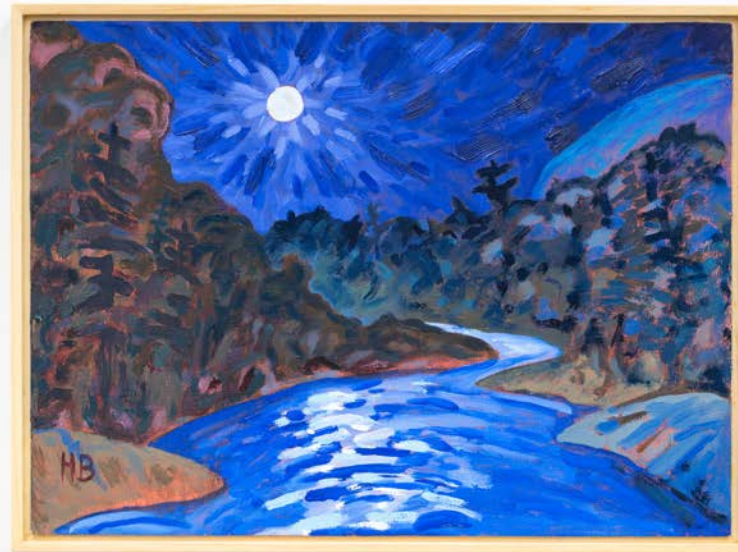

# Wil Aballe

1375 RAILSPUR ALLEY  
VANCOUVER, BC CANADA  
V6H 4G9  
+ 1 (778) 229 3458  
WWW.WILABALLE.COM

Hank Bull

*Chum Run Sketch*, 2025

Oil on mahogany

12 x 16 in (30.5 x 40.6 cm)